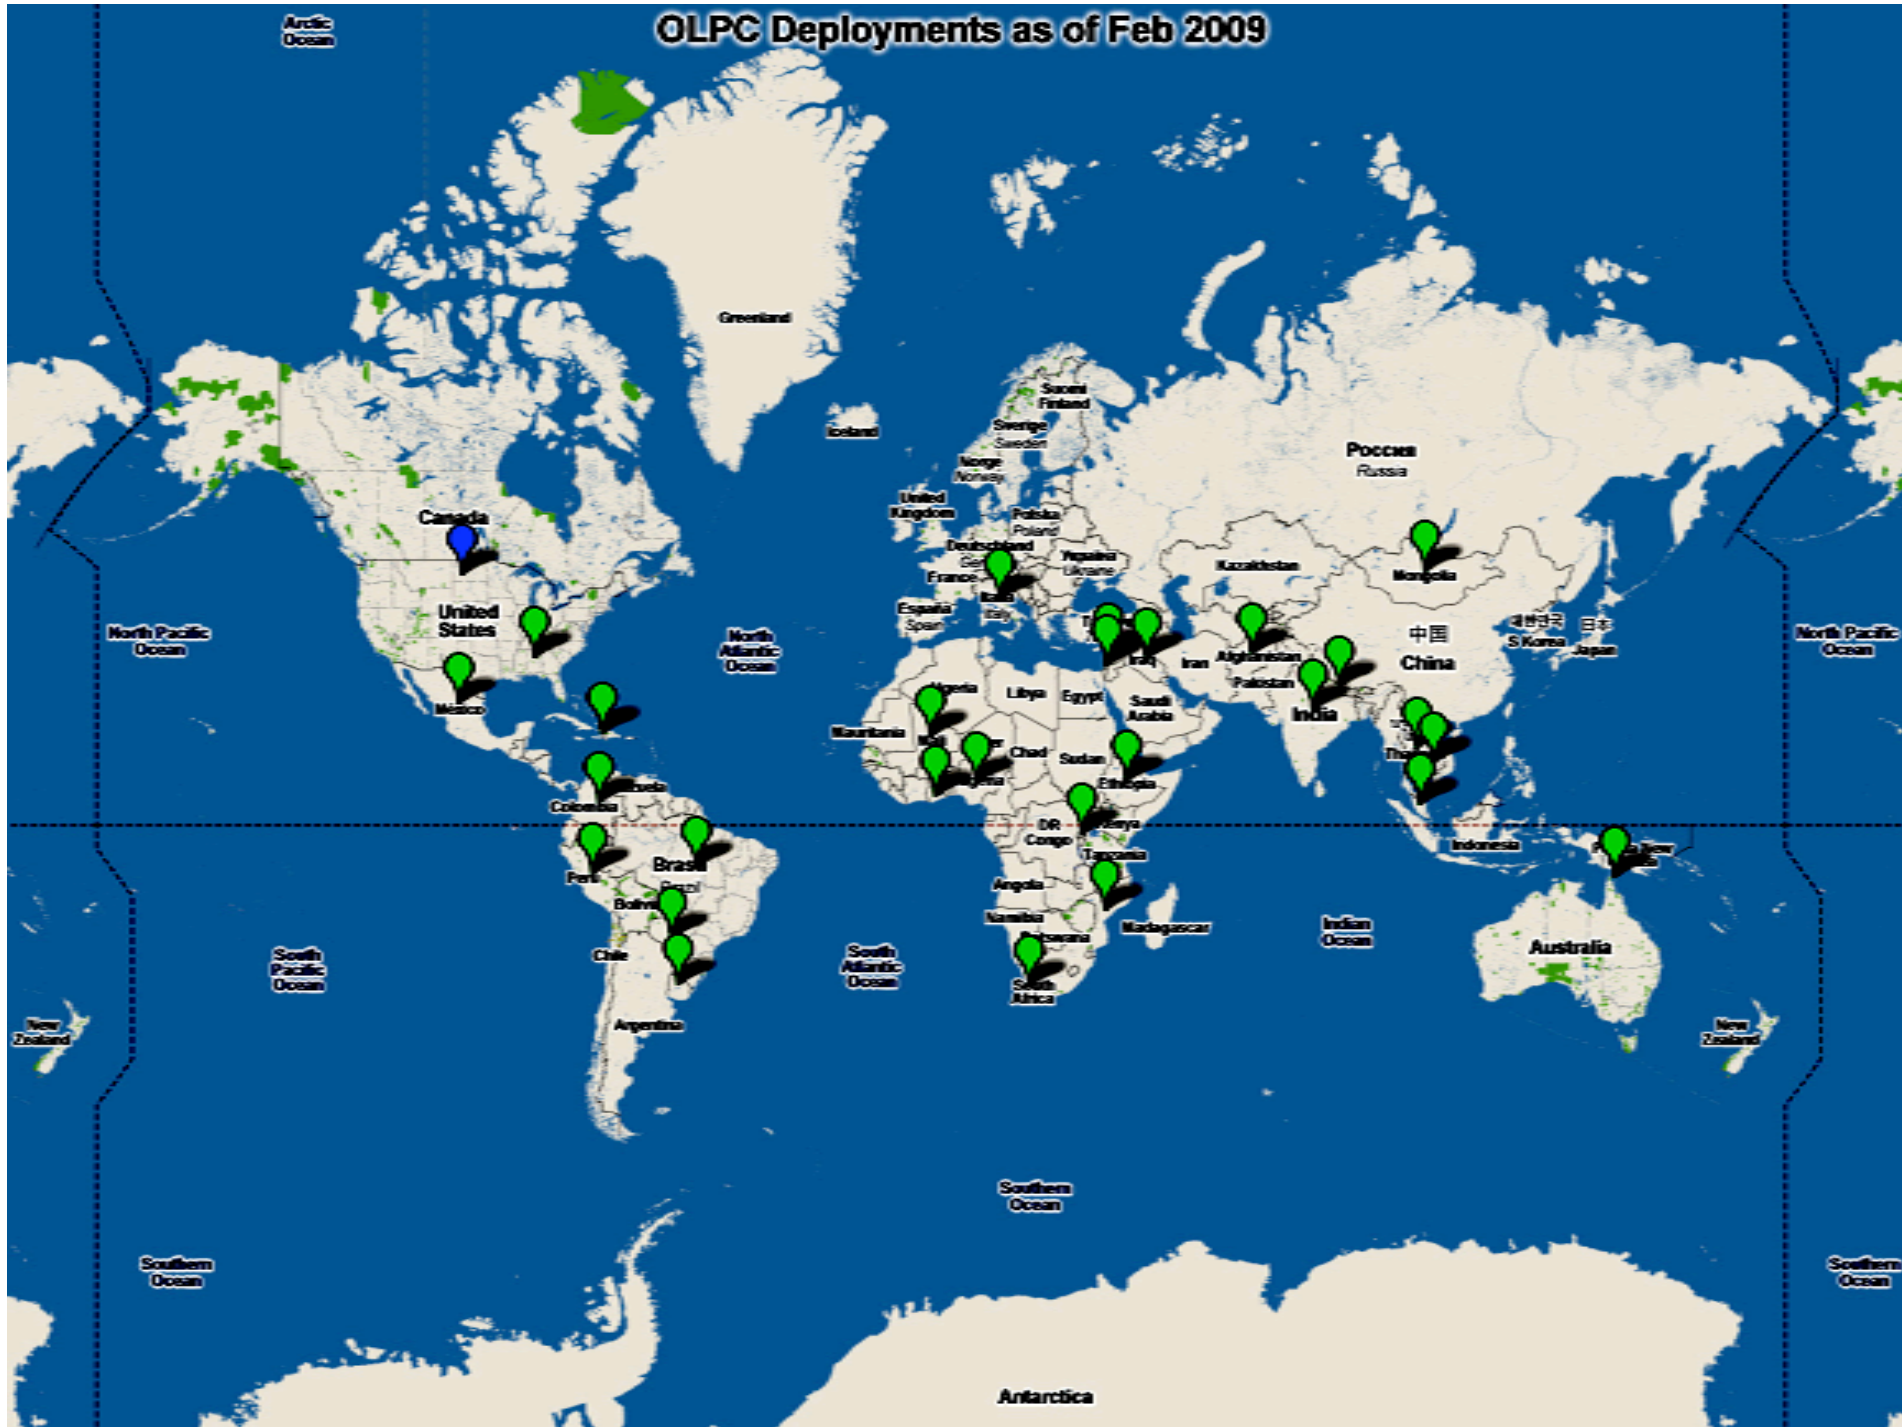

**Internet2 Conference**

**April 28, 2009**

**Arlington, VA**

# The One Laptop Per Child Program

- **Started at MIT by Nicholas Negroponte in 2007, as a non-profit, humanitarian, educational program.**
- **Provides low cost PCs (about \$140 each) to children in third-world countries.**
  - **Computer is called XO.**
  - **Operating system is called Sugar.**
  - **Child-friendly.**
  - **Unix based.**
  - **Open source.**
- **Applications developed by volunteers worldwide.**
- **About 565,000 PCs are now in the hands of children.**

# Current OLPC Deployments

- Uruguay 202,000
- Peru 145,000
- Mexico 50,000
- Alabama 14,000
- Haiti 13,000
- Afghanistan 11,000
- Mongolia 10,000
- + 18 more countries, with fewer numbers

**70% of total is Hispanic**

# OLPC Deployments as of Feb 2009