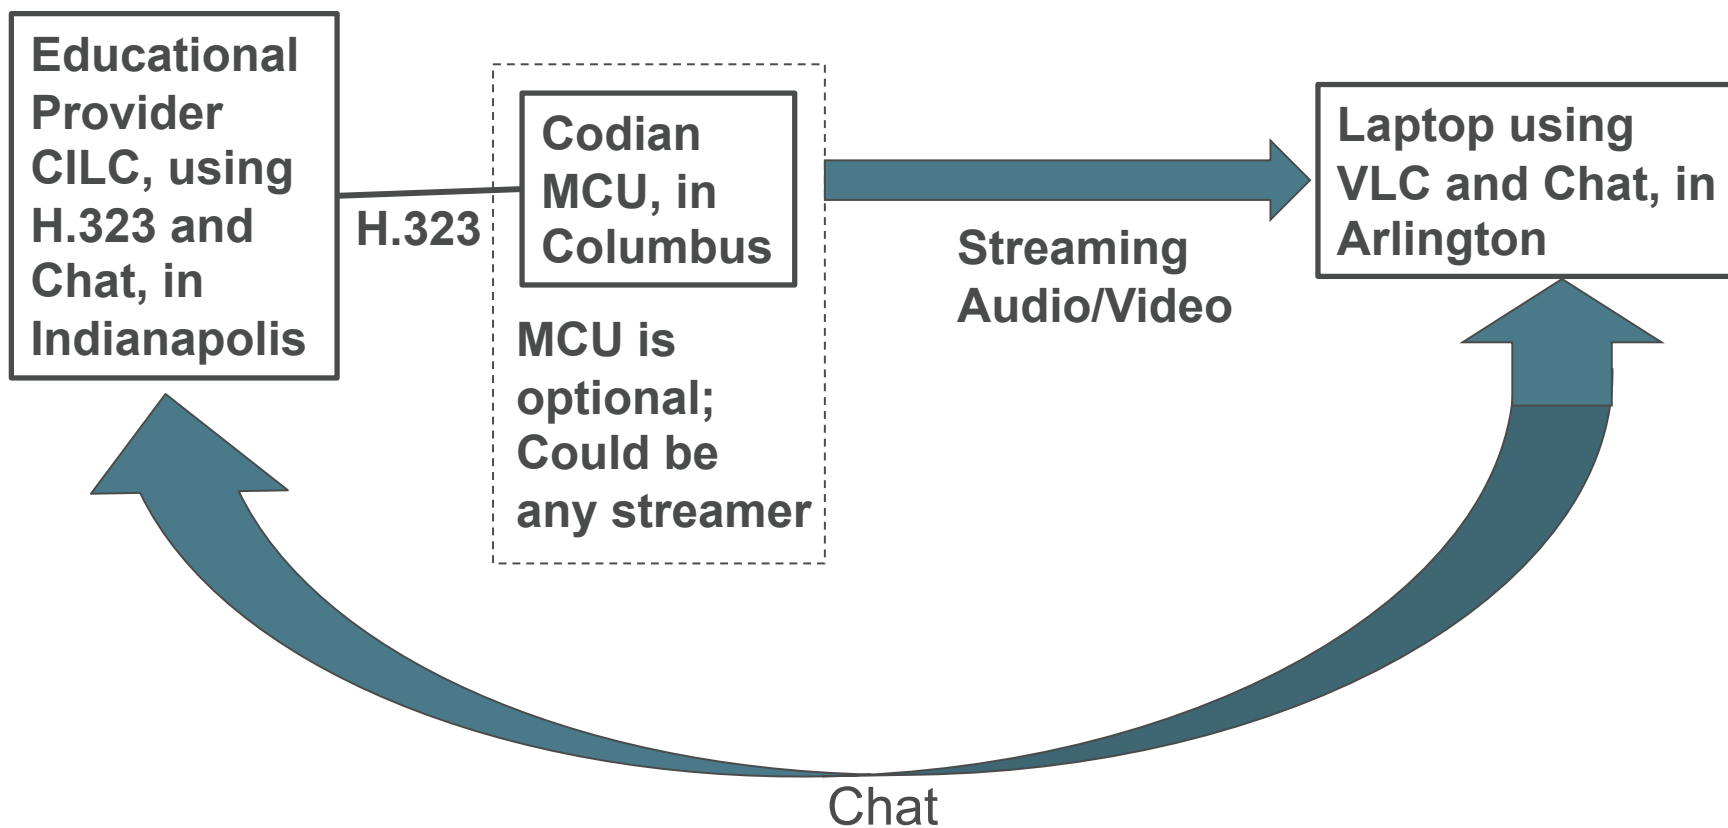

OLPC/H.323 Gateway Demonstration