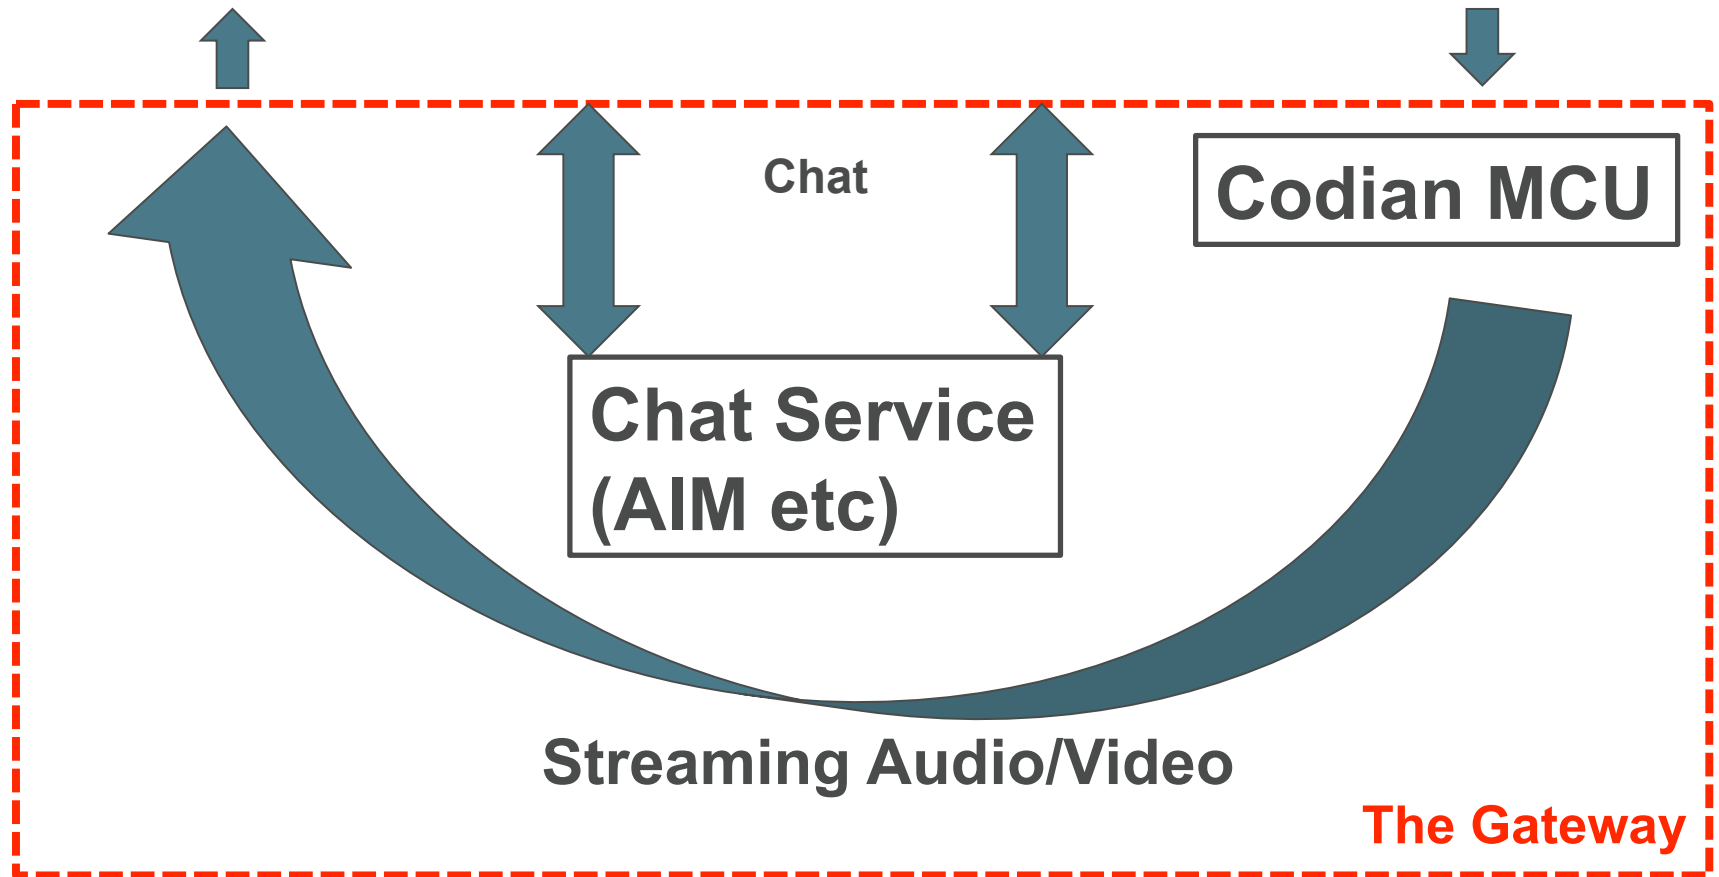

How the OLPC/H.323 Gateway Works

OLPC user on the Internet

H.323 user on the Internet