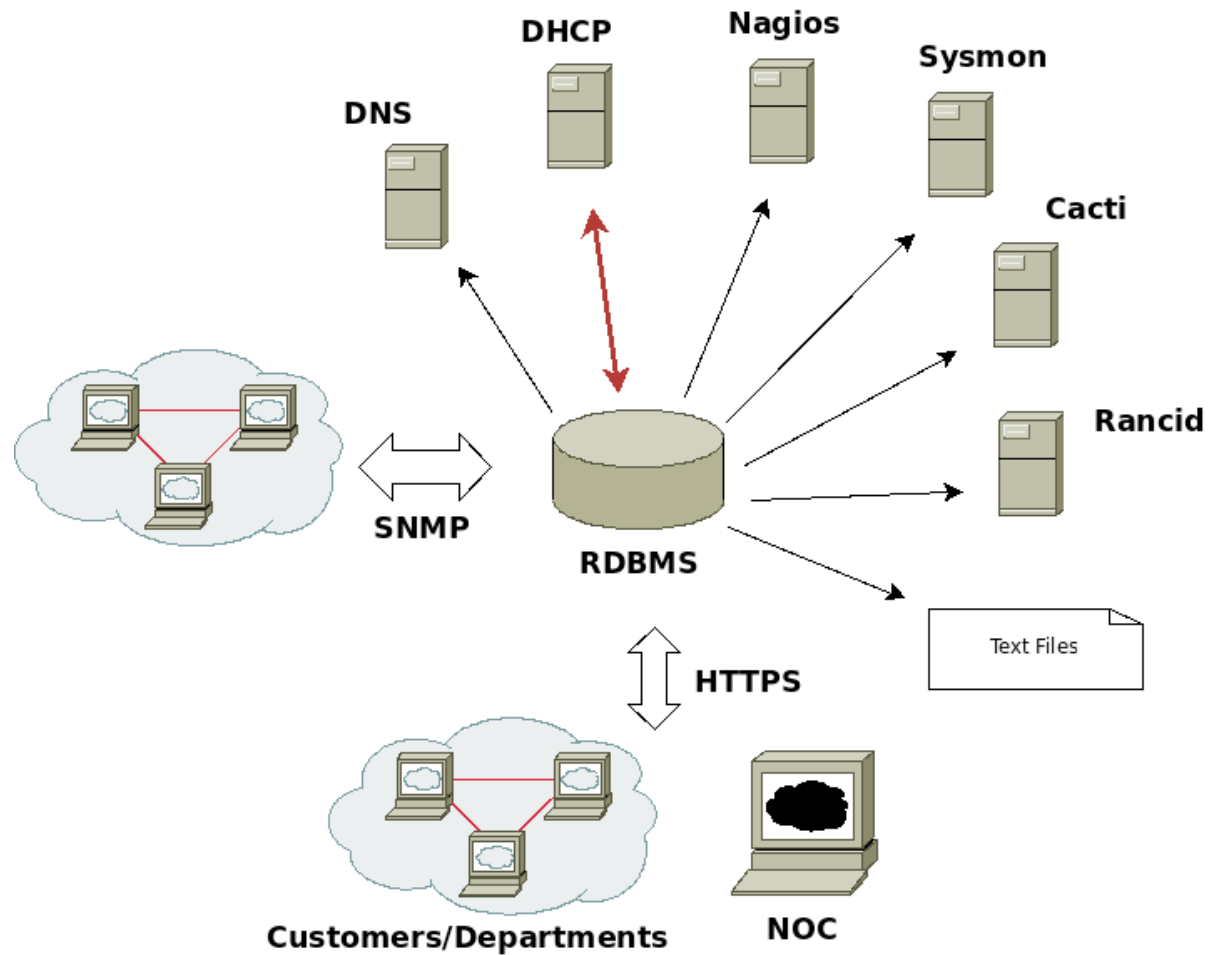

Configuration Export