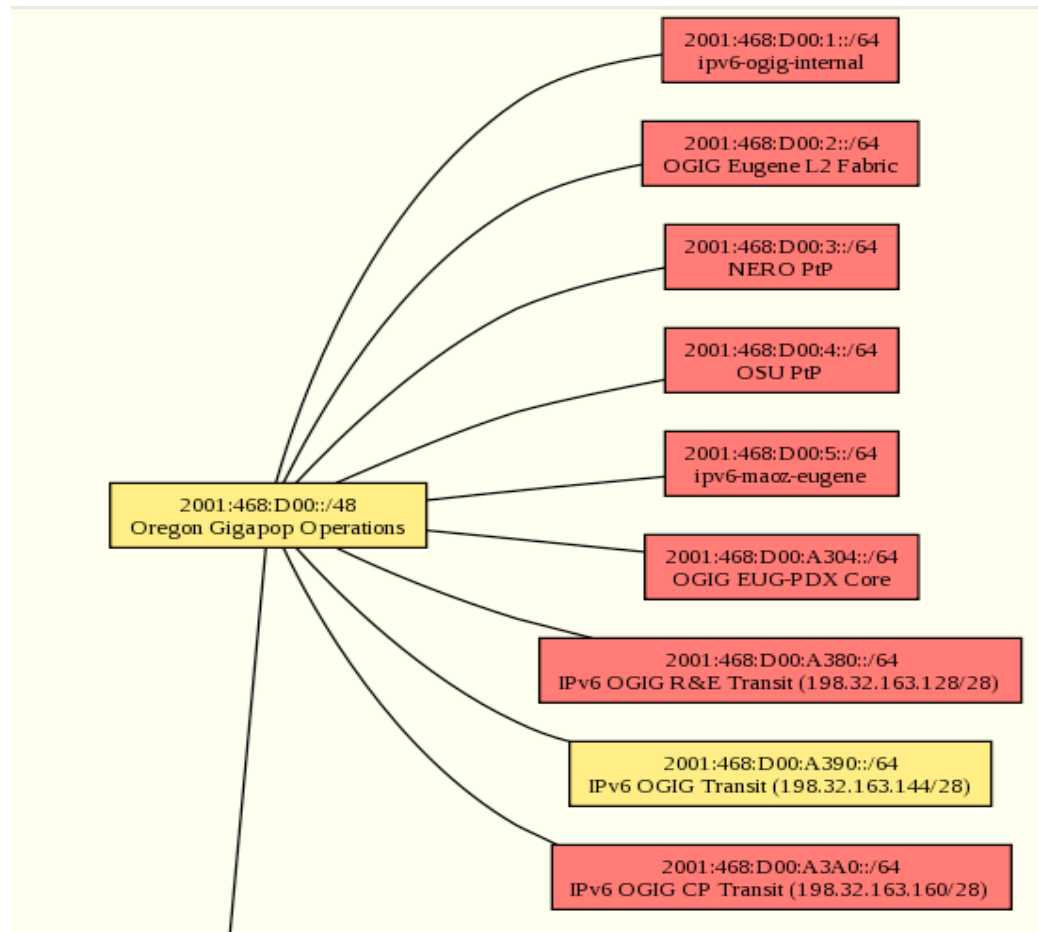

# Device Management

- SNMP discovery of modules, interface and IP info, VLANs, ARP tables, forwarding tables, manufacturer, model, OS version, etc.
- Topology discovery using CDP/LLDP, Spanning Tree and Forwarding Table analysis
- Manually added information: location, contacts, monitoring, port assignments, etc.

# IP Address Management

- Hierarchical IPv4 and IPv6 address space organization
- Graphical IP block visualization
- DNS and DHCP configurations (ISC BIND and DHCPD)
- IP and MAC address tracking with history
- Delegation of address and DNS management by subnet

# Graphical IPv4 block view

# IPv6 Block Tree View