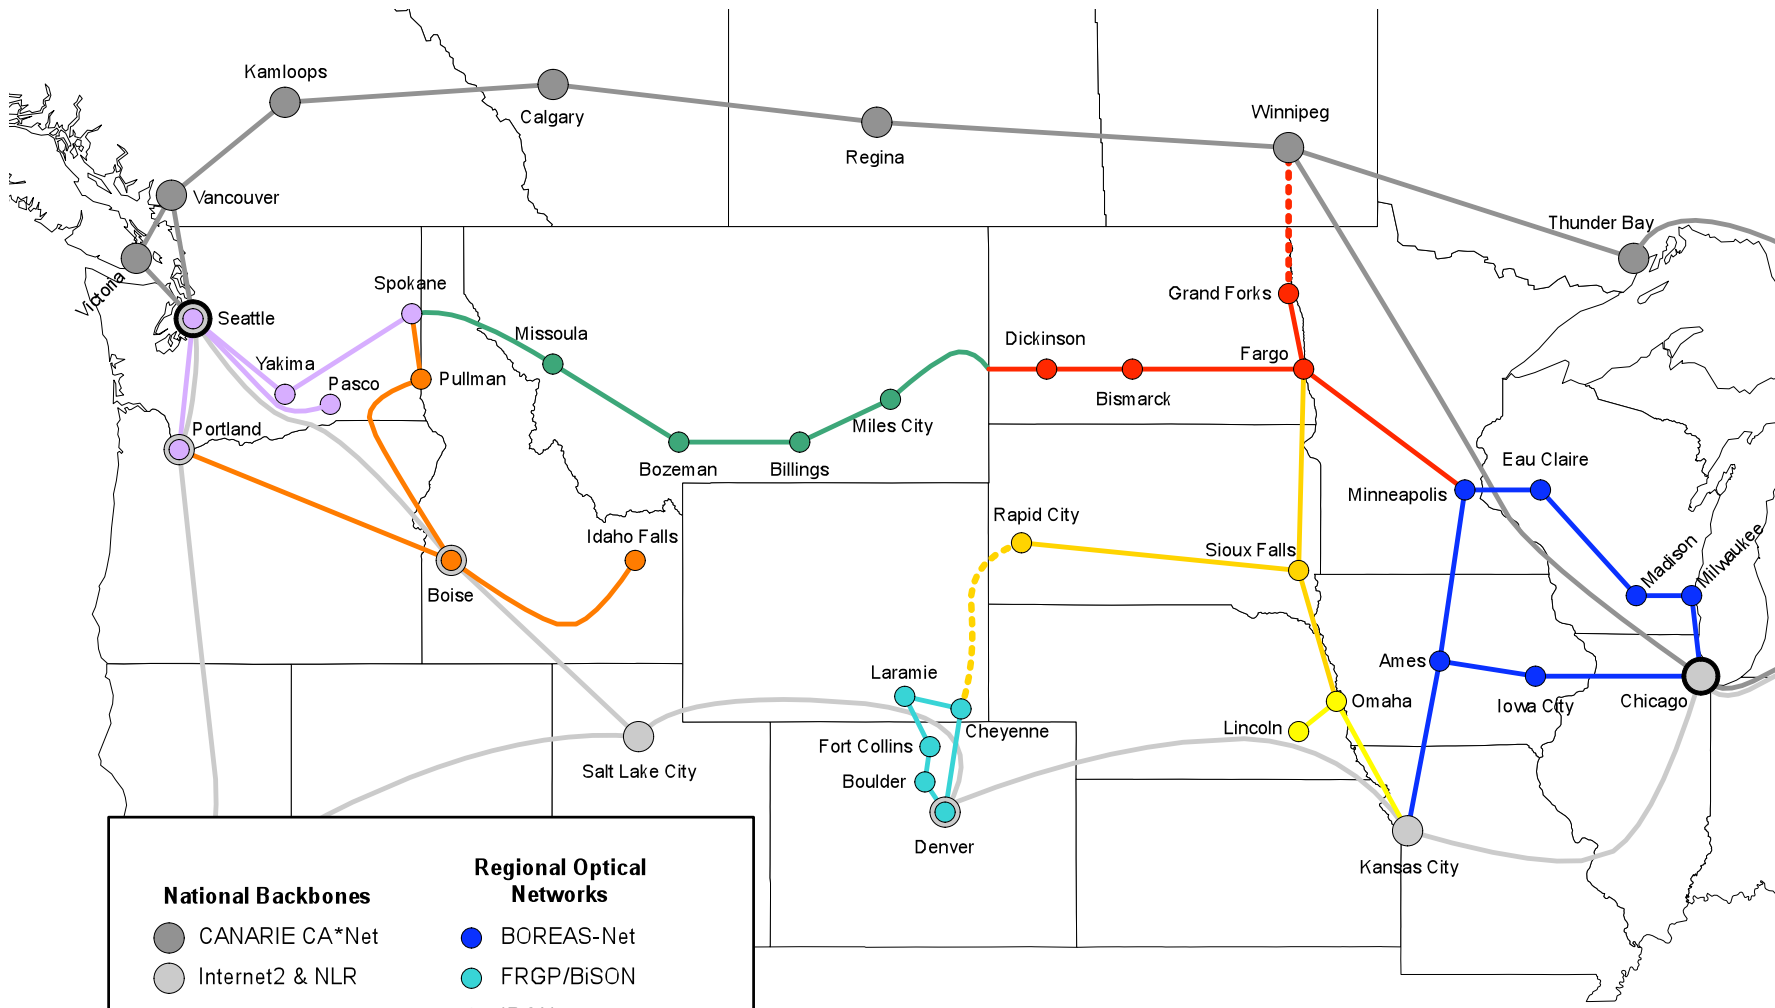

Northern Tier Update

David Farmer
Bruce Curtis
Claude Garelik

- A little history
- Some over all maps
- Montana
- North Dakota
- South Dakota

National Backbones	Regional Optical Networks
● CANARIE CA*Net	● BOREAS-Net
● Internet2 & NLR	● FRGP/BISON
● StarLight & Pacific Wave	● IRON
● International Peering Points	● MUREN
	● NTN-ND
	● PNWGP
	● SD-REED
	● UNL

6/4/2008
 David Farmer
 farmer@umn.edu
 University of Minnesota
 Office of Information Technology

Fairbanks

Montana
MUREN

Montana Early Progress

- We're Doing IT!!!
- Network design includes 4 add/drop locations and 26 optical amplifications sites (~860 fiber miles).
- Preliminary agreement with PNWGP on bill of materials for network design.

Next Steps

- Official agreement between PNWGP and Montana University System.
- PNWGP works with ATT to do hut preparations.
- Finalize equipment list for all data drops.
- Address local loop considerations for each add/drop location.
- Finalize campus site preparations for much larger data pipes into campuses!

Montana – Map