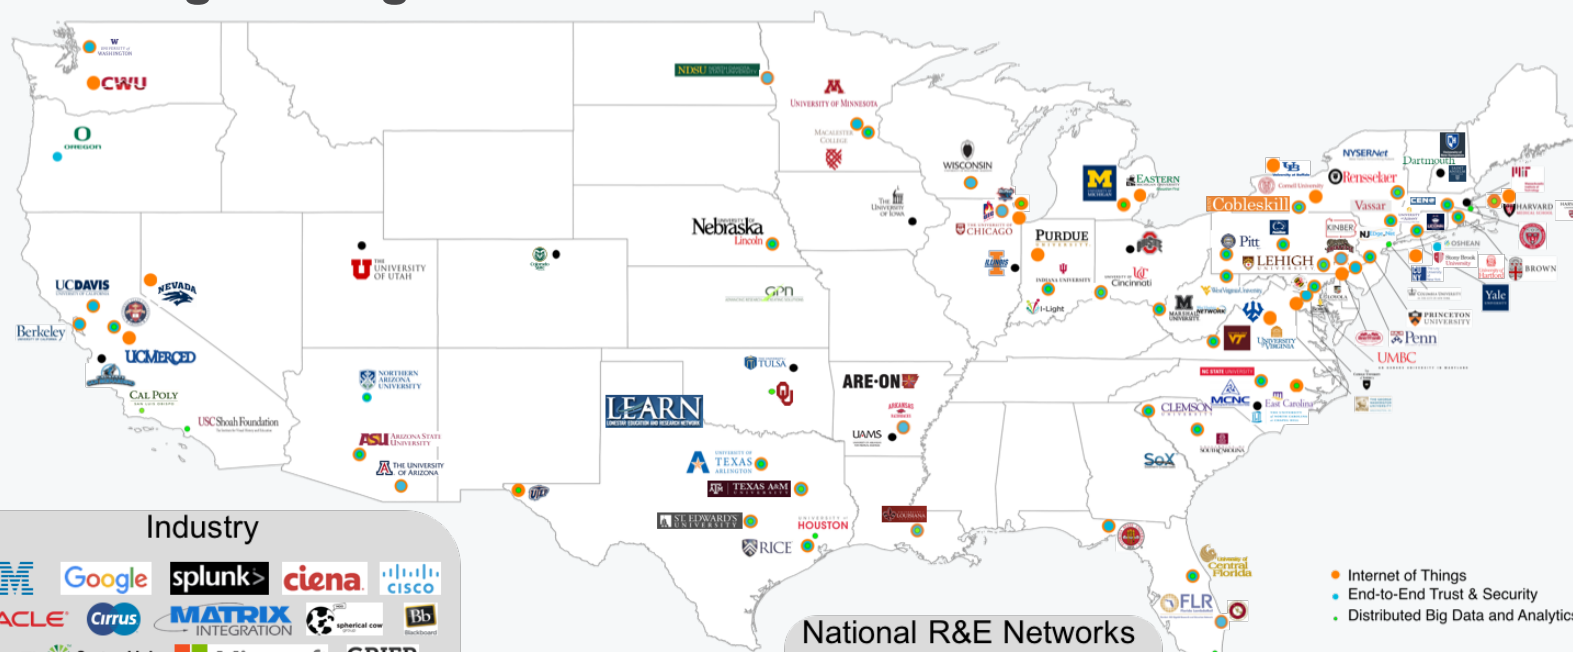

Internet2 Collaborative Innovation Community includes 390+ individuals, representing 165 organizations.

Industry

National R&E Networks

- Internet of Things
- End-to-End Trust & Security
- Distributed Big Data and Analytics

Additional Organizations

INTERNET2 POWERED BY COMMUNITY