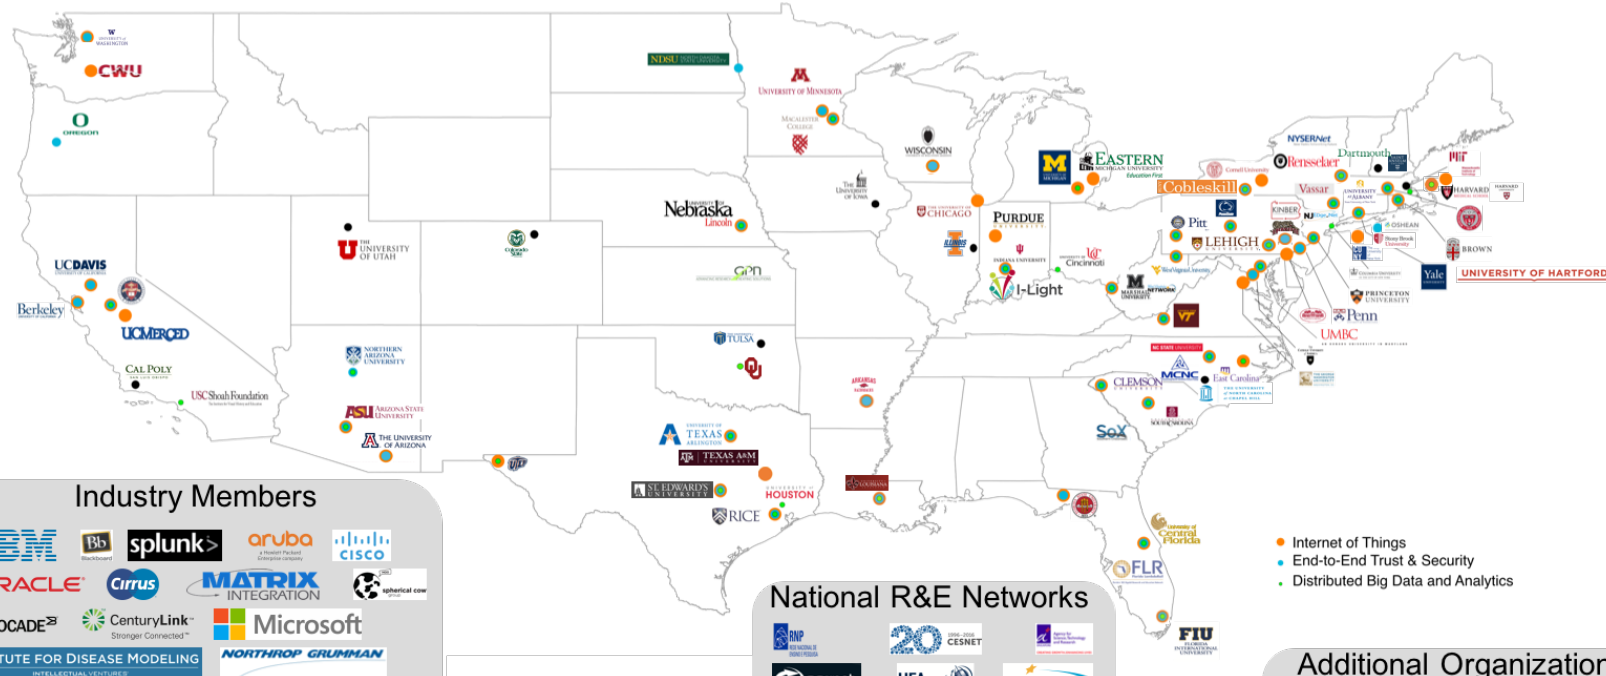

Internet2 Collaborative Innovation Community includes 320+ individuals representing 130 member institutions.

Industry Members

National R&E Networks

Additional Organizations

- Internet of Things
- End-to-End Trust & Security
- Distributed Big Data and Analytics