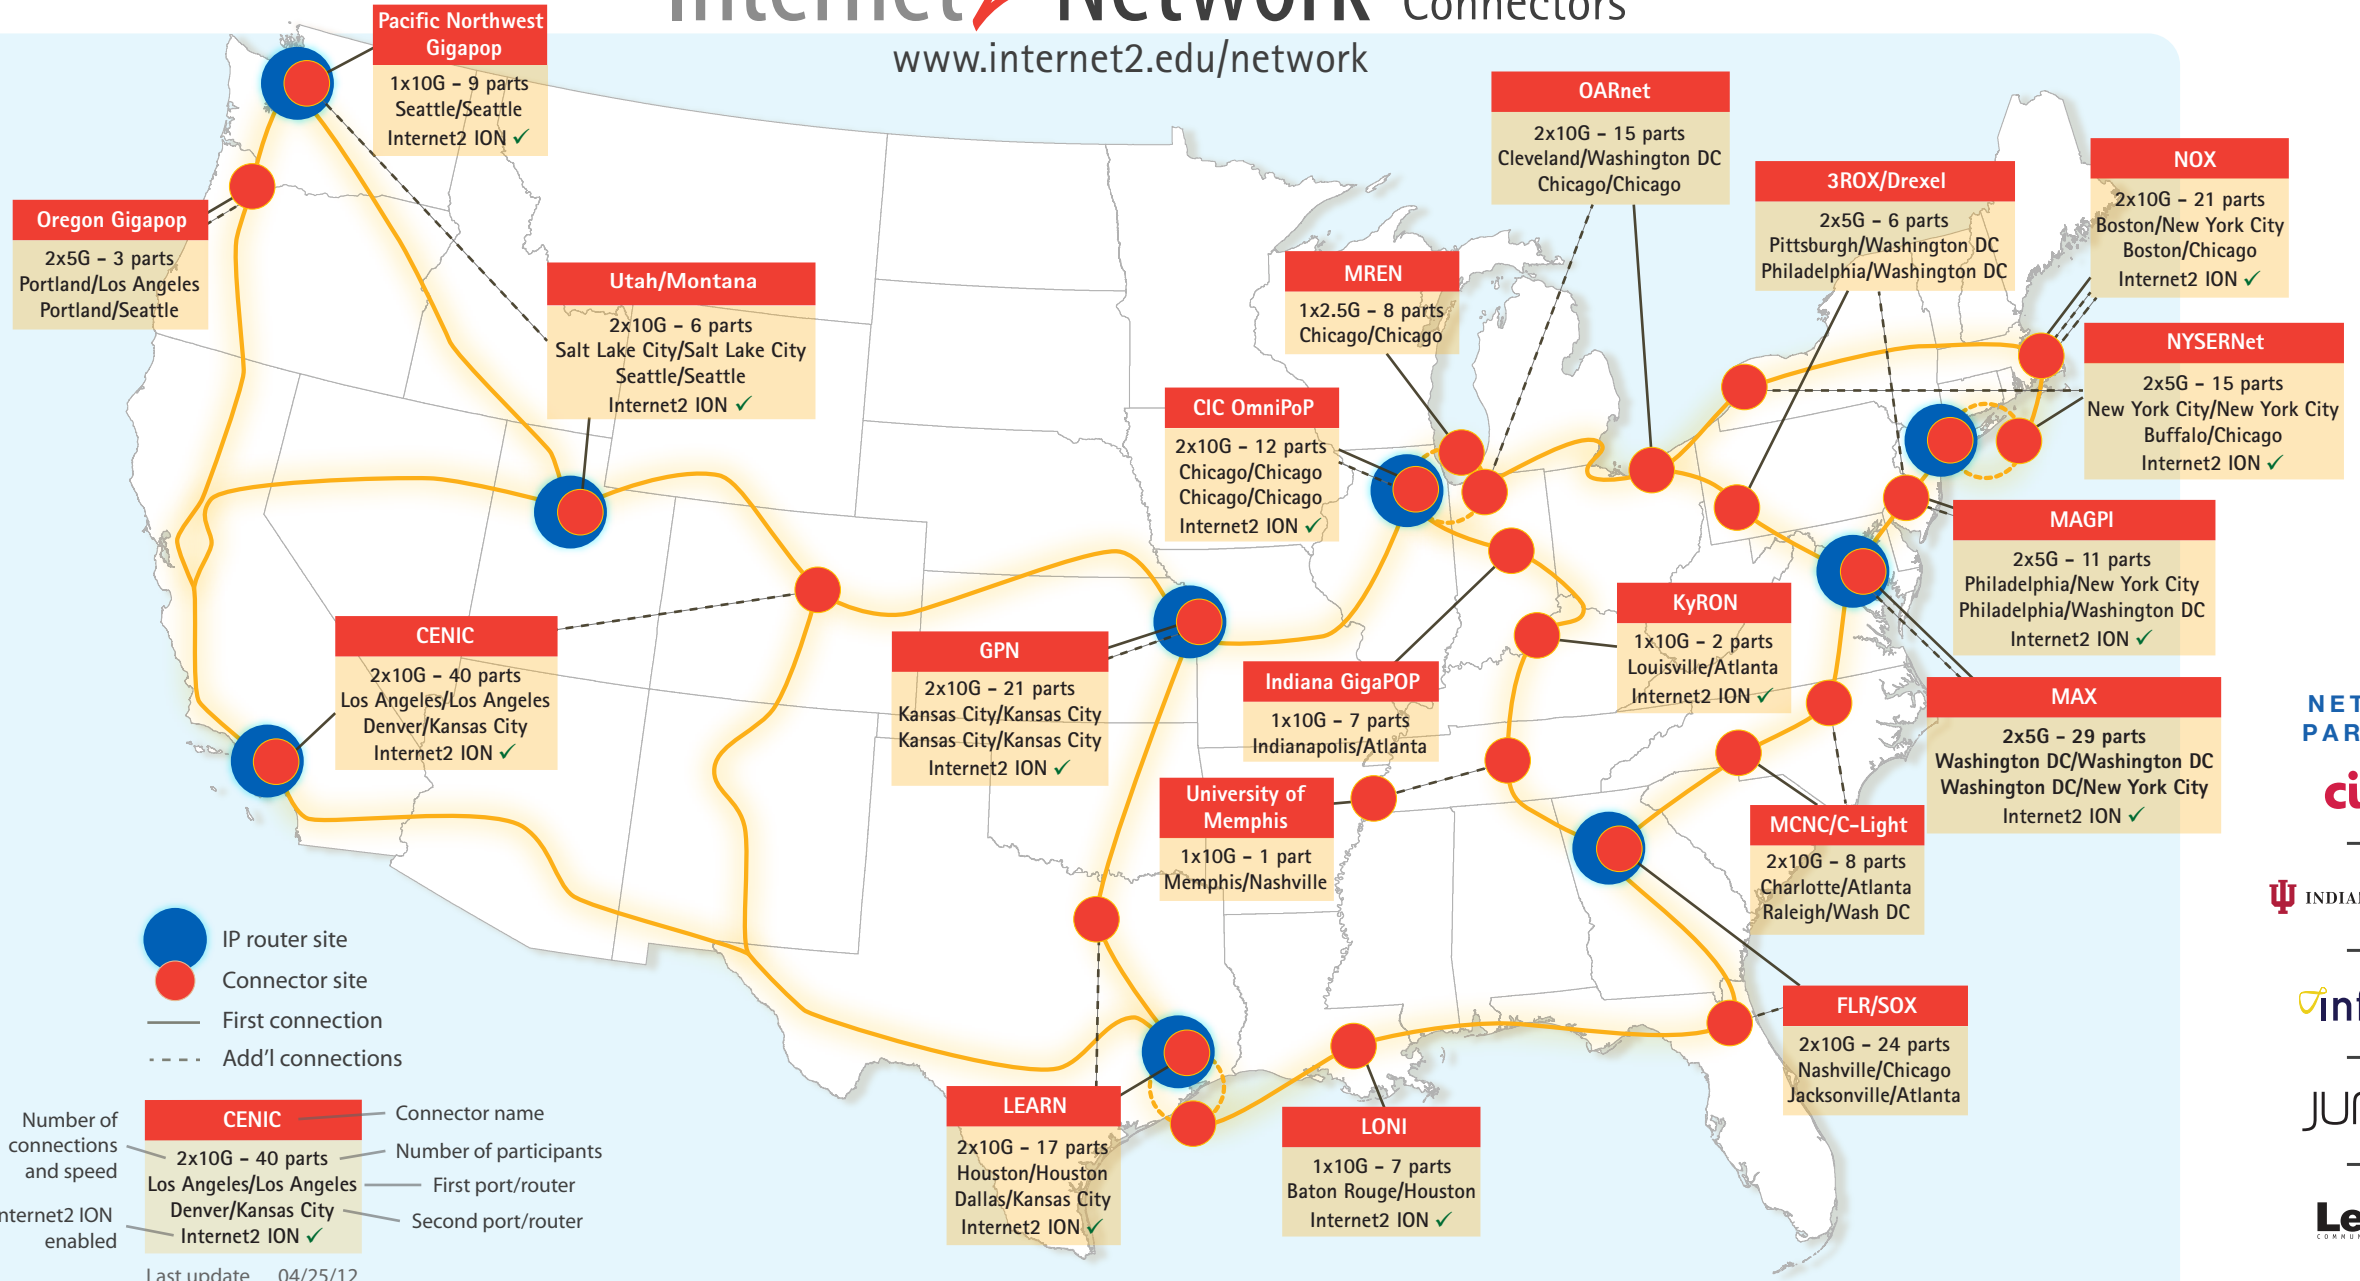

Internet2 Network Connectors

www.internet2.edu/network

NETWORK PARTNERS

ciena

INDIANA UNIVERSITY

infinera

JUNIPER NETWORKS

Level(3) COMMUNICATIONS