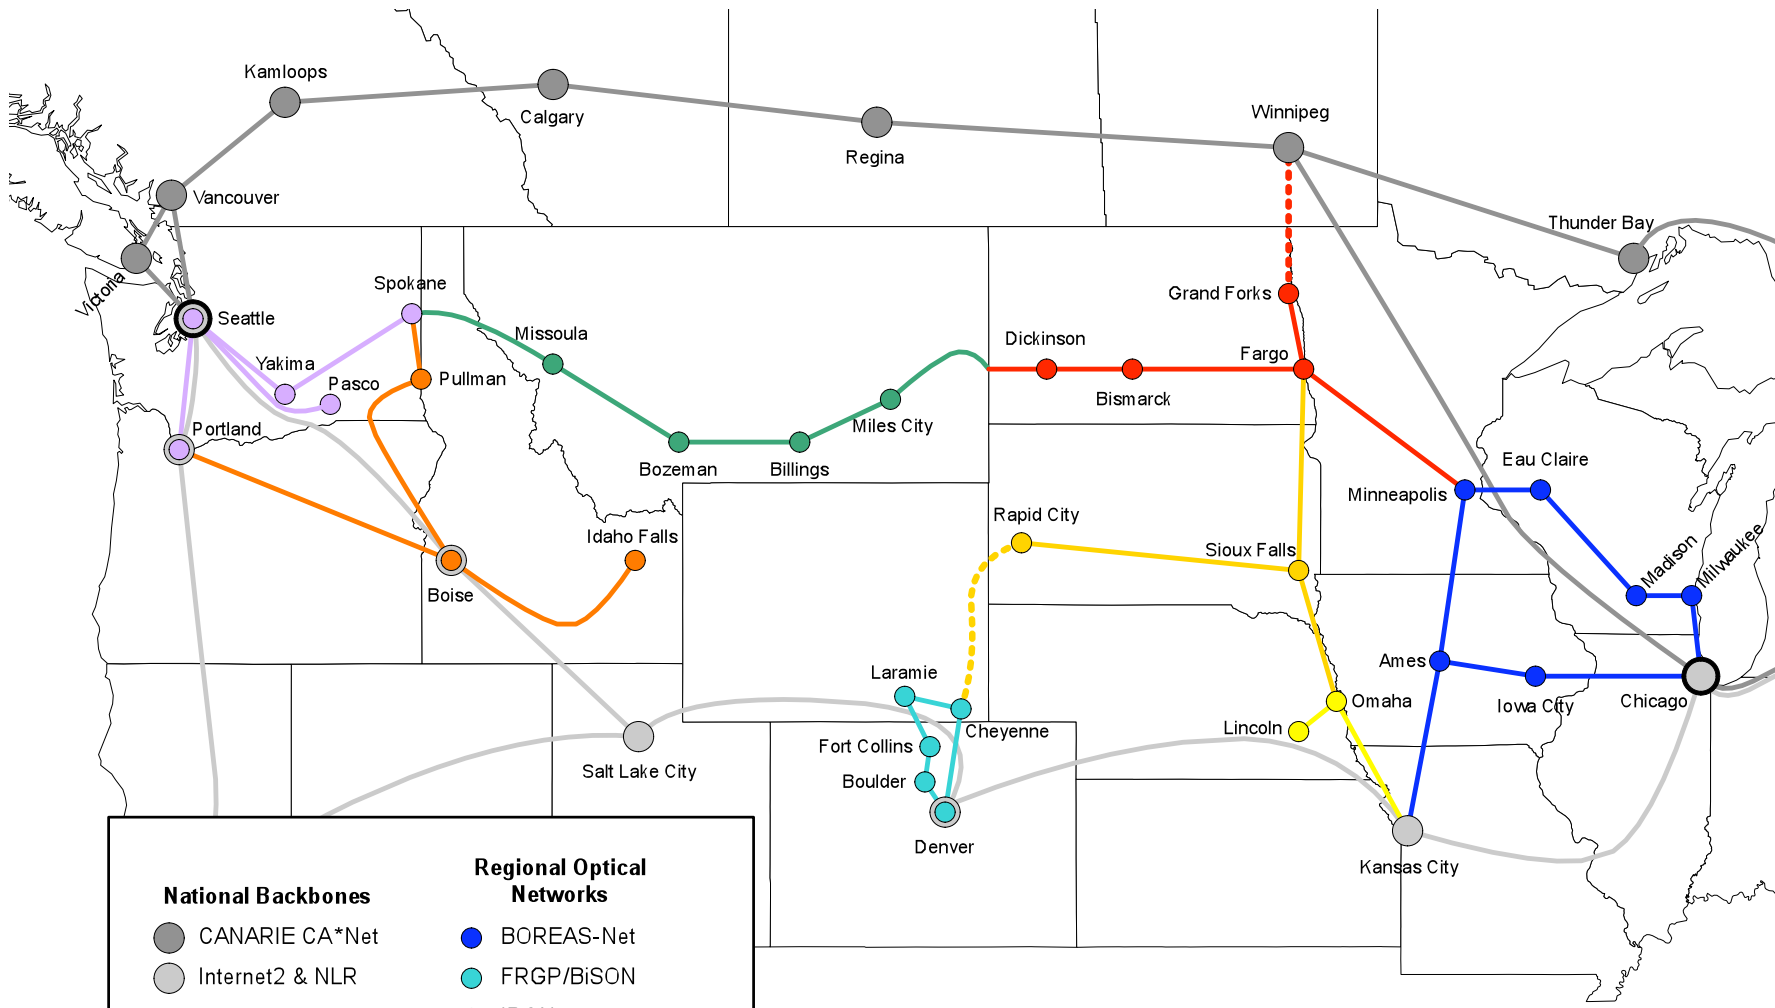

Northern Tier Update

David Farmer
Bruce Curtis
Claude Garelik

- A little history
- Some over all maps
- Montana
- North Dakota
- South Dakota

National Backbones	Regional Optical Networks
● CANARIE CA*Net	● BOREAS-Net
● Internet2 & NLR	● FRGP/BISON
● StarLight & Pacific Wave International Peering Points	● IRON
	● MUREN
	● NTN-ND
	● PNWGP
	● SD-REED
	● UNL

6/4/2008
 David Farmer
 farmer@umn.edu
 University of Minnesota
 Office of Information Technology

Fairbanks

Montana
MUREN

Montana Early Progress

- We're Doing IT!!!
- Network design includes 4 add/drop locations and 26 optical amplifications sites (~860 fiber miles).
- Preliminary agreement with PNWGP on bill of materials for network design.

Next Steps

- Official agreement between PNWGP and Montana University System.
- PNWGP works with ATT to do hut preparations.
- Finalize equipment list for all data drops.
- Address local loop considerations for each add/drop location.
- Finalize campus site preparations for much larger data pipes into campuses!

Montana – Map